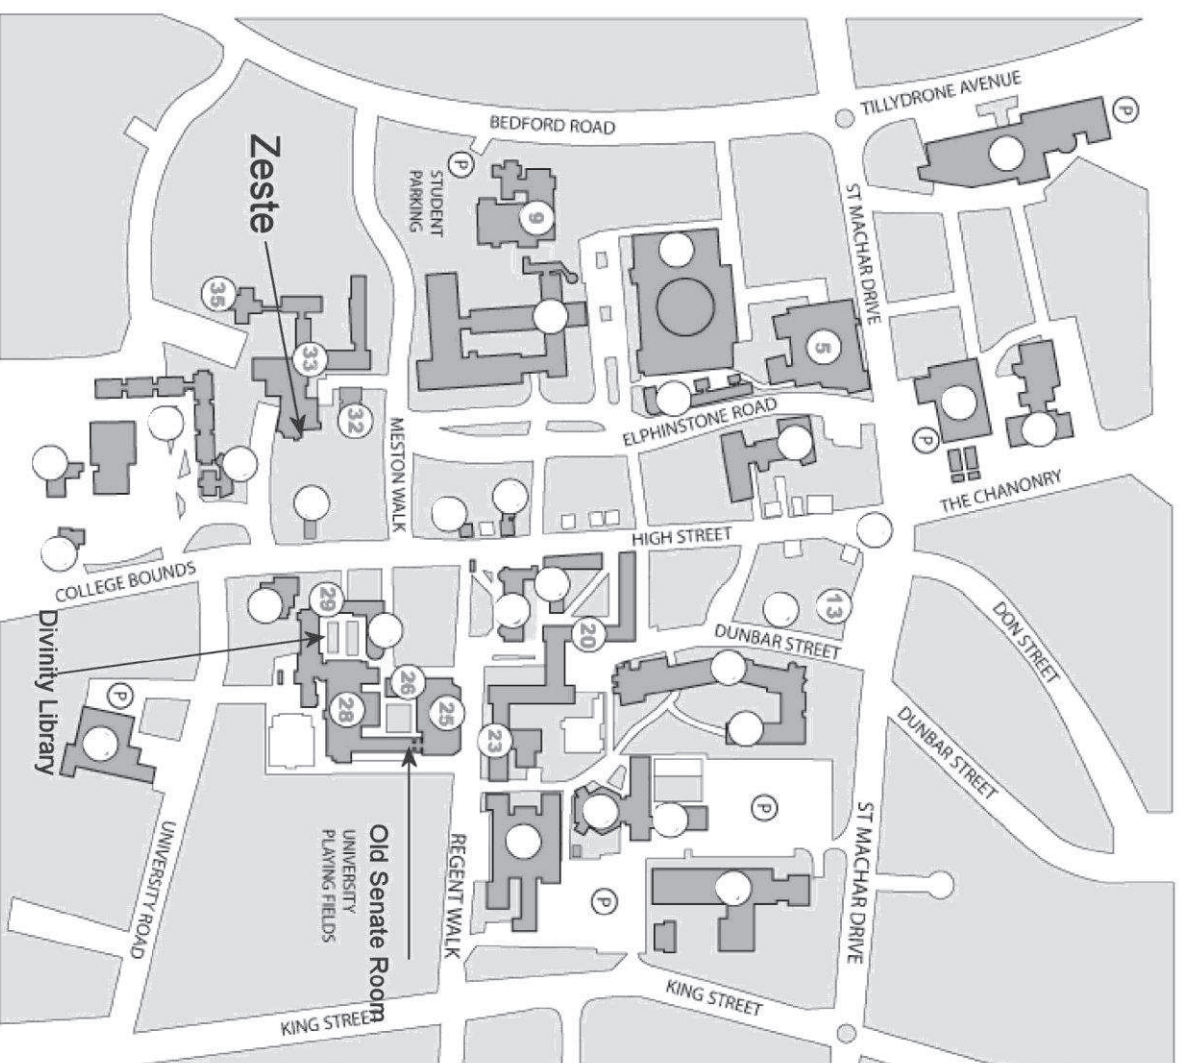

Old Aberdeen Campus

BSHS Conference Locations

- 5. The Hub/Students' Association
- 9. Queen Mother Library
- 13. Security Office
- 20. Taylor Building
- 23. Regent Building
- 25. Elphinstone Hall
- 28. King's Conference Centre
- 29. King's College
- 32. Crombie Annexe
- 33. Crombie Halls
- 35. King's Hall